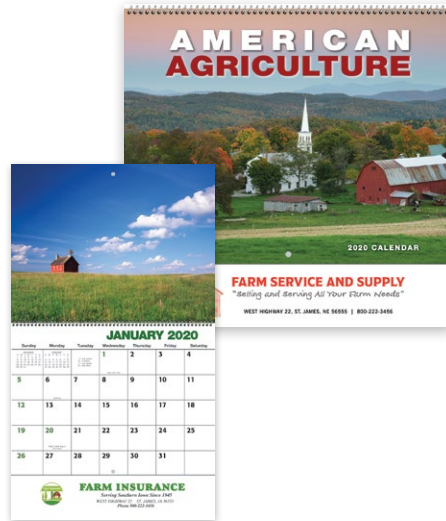

# UNDER \$2.00 IDEA GUIDE

An American Illustrator  
Spiraled Wall Calendar  
Item No: 200

**Imprint Size:** 9" W x 1-1/2" H

American Agriculture  
Spiraled Wall Calendar  
Item No: 205

**Imprint Size:** 9" W x 1-1/2" H

American Scenic  
Stapled Wall Calendar  
Item No: 2451

**Imprint Size:** 9" W x 1-1/2" H

**Ready Reference**

Monthly Format  
Stitched to Paper Cover  
Item No: RR3420

**Colors Available:** Blue, Grey  
**Standard Imprint Size:** 2-1/2" W x 3" H, outside lower front cover